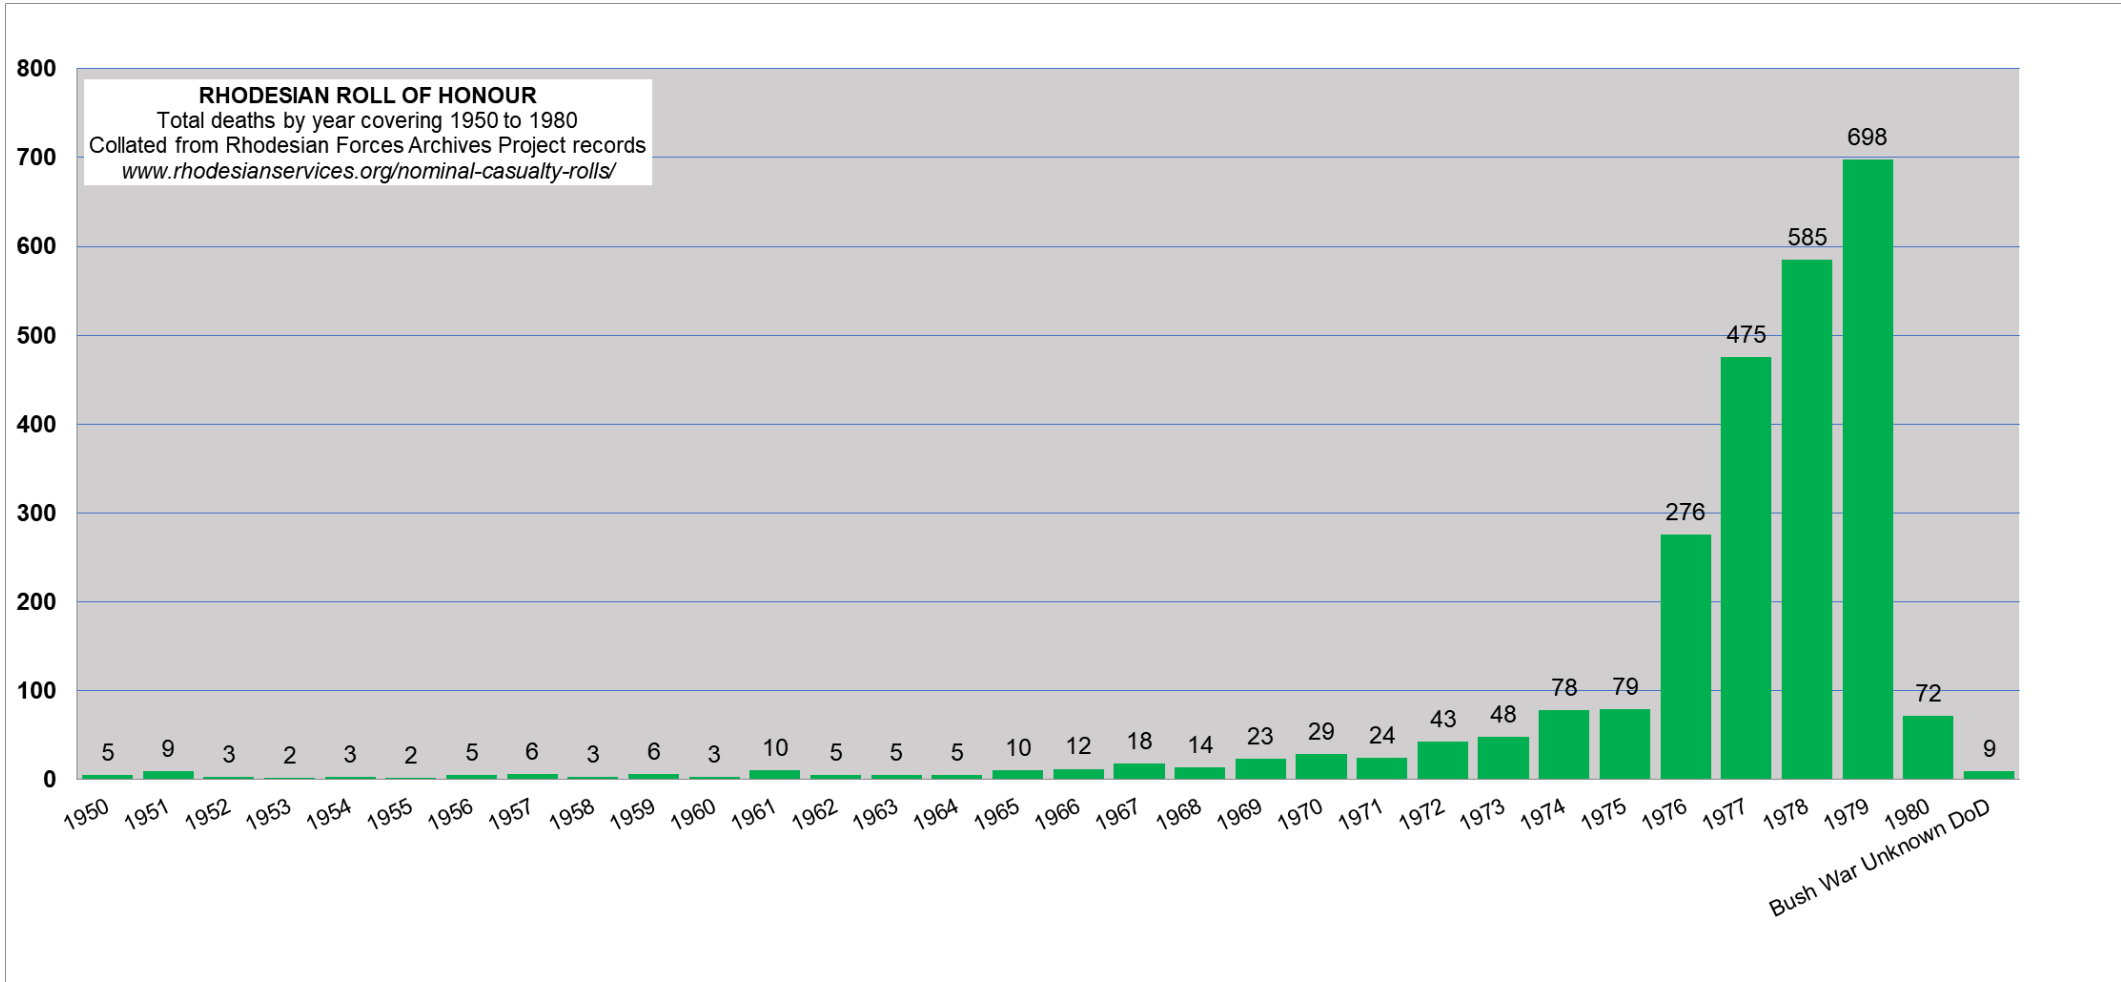

Rhodesian Services Association
 New Zealand Registered Charity CC25203
 The Lion & Tusk Museum, Unit 10, 14 Portside Drive, Mount Maunganui, 3116, New Zealand
 Postal: PO Box 13003, Tauranga 3141, New Zealand
 Web: www.rhodesianservices.org