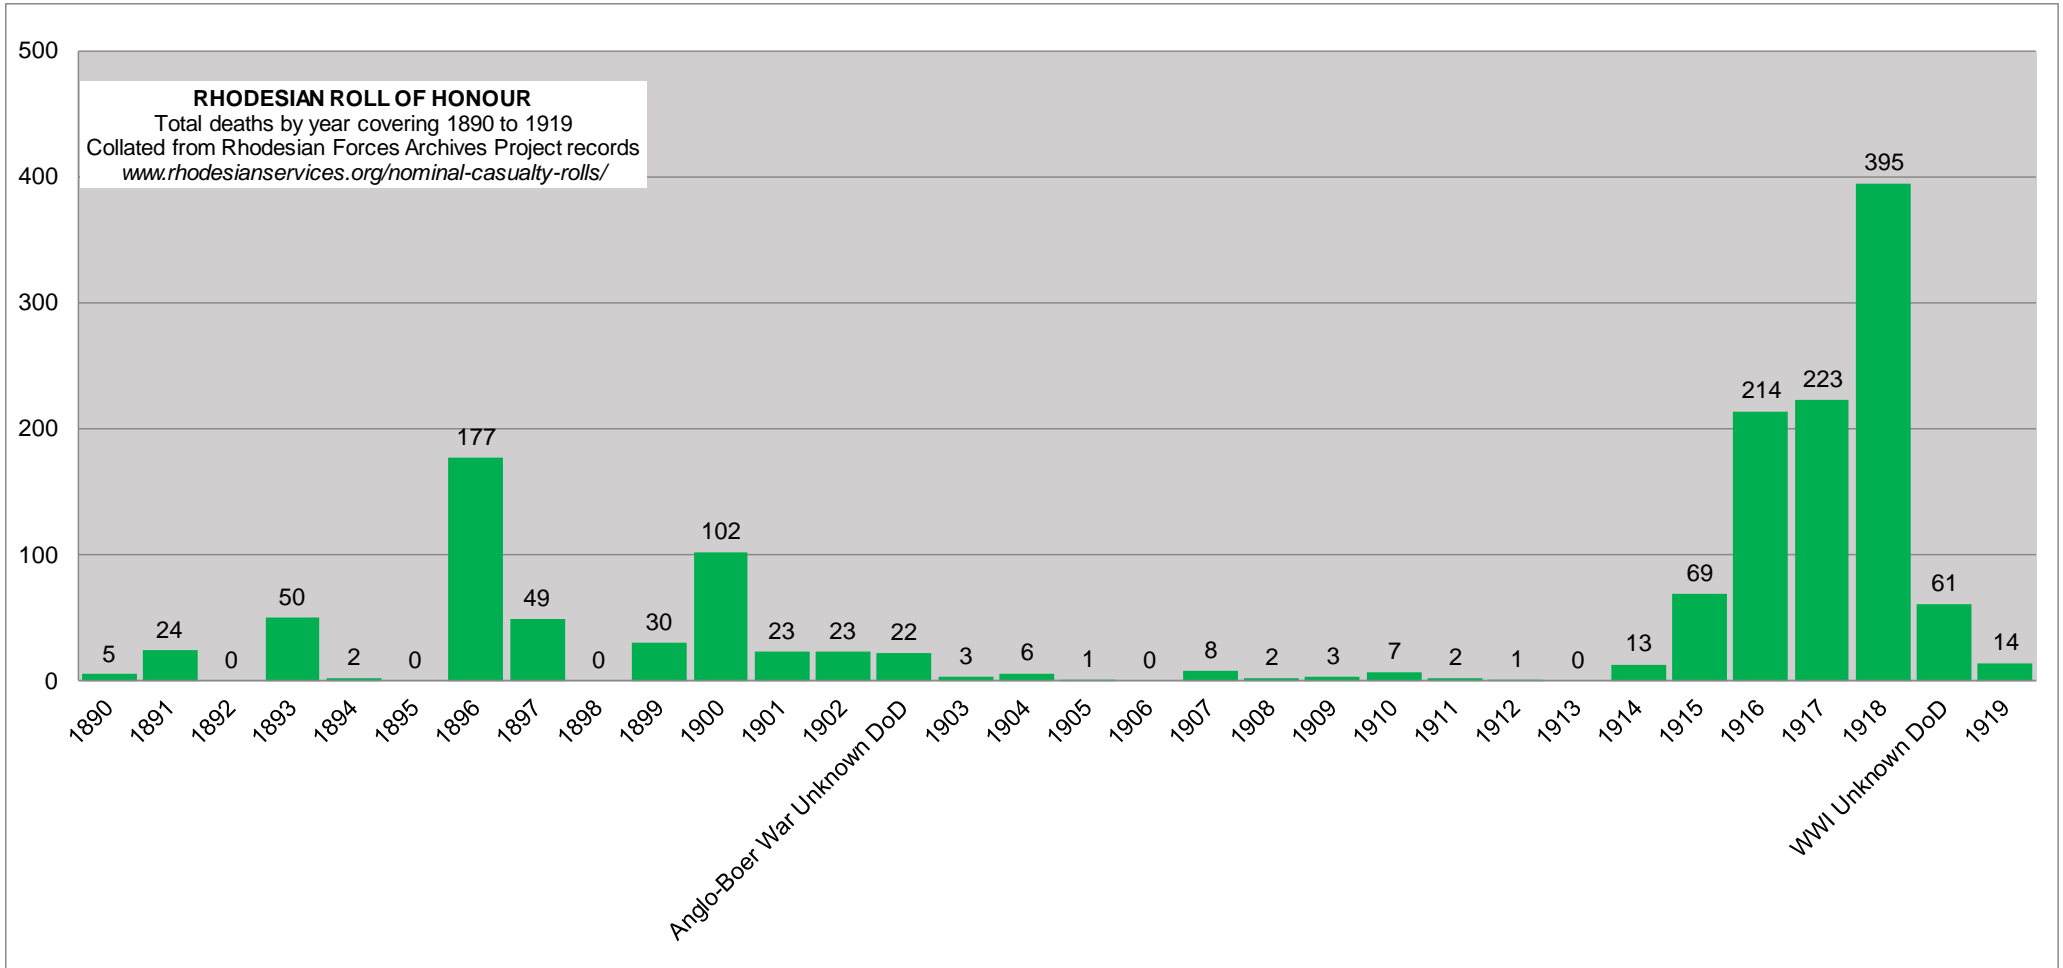

Rhodesian Services Association
New Zealand Registered Charity CC25203
The Lion & Tusk Museum, Unit 10, 14 Portside Drive, Mount Maunganui, 3116, New Zealand
Postal: PO Box 13003, Tauranga 3141, New Zealand
Web: www.rhodesianservices.org